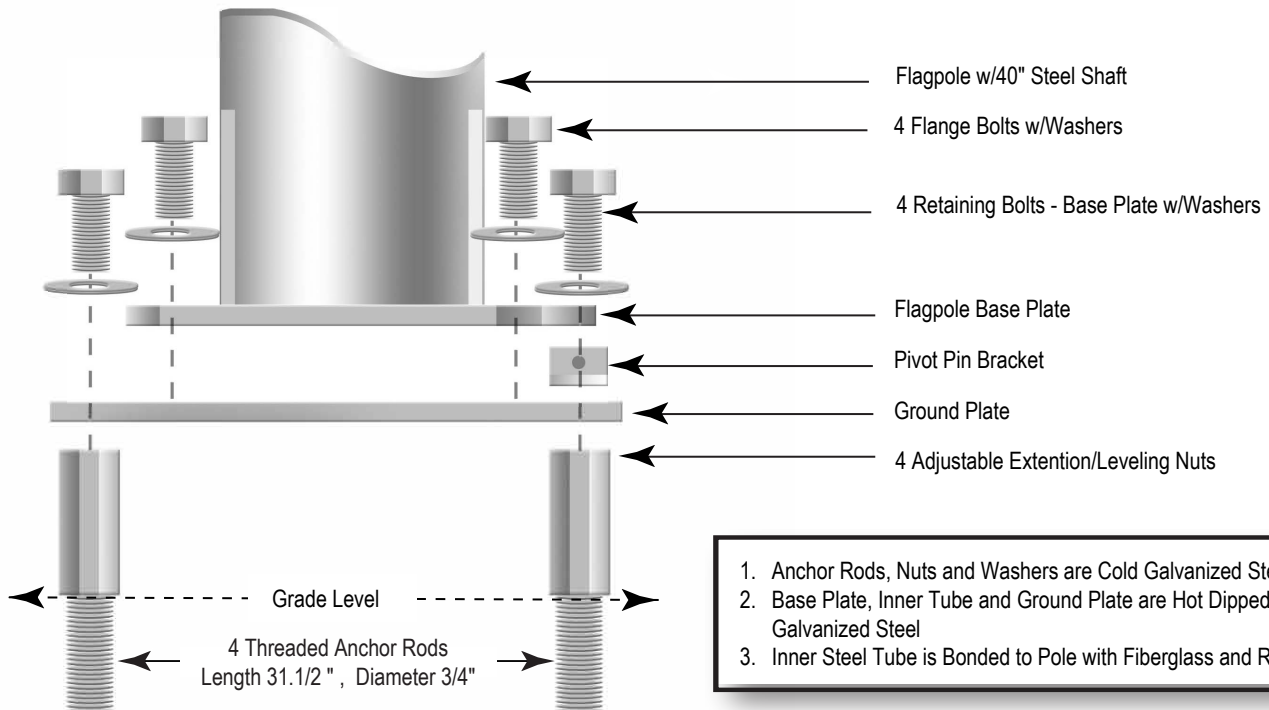

Hinge Base Schematic for 50 & 60 ft Flagpoles - Pro Base

Side View

Top View