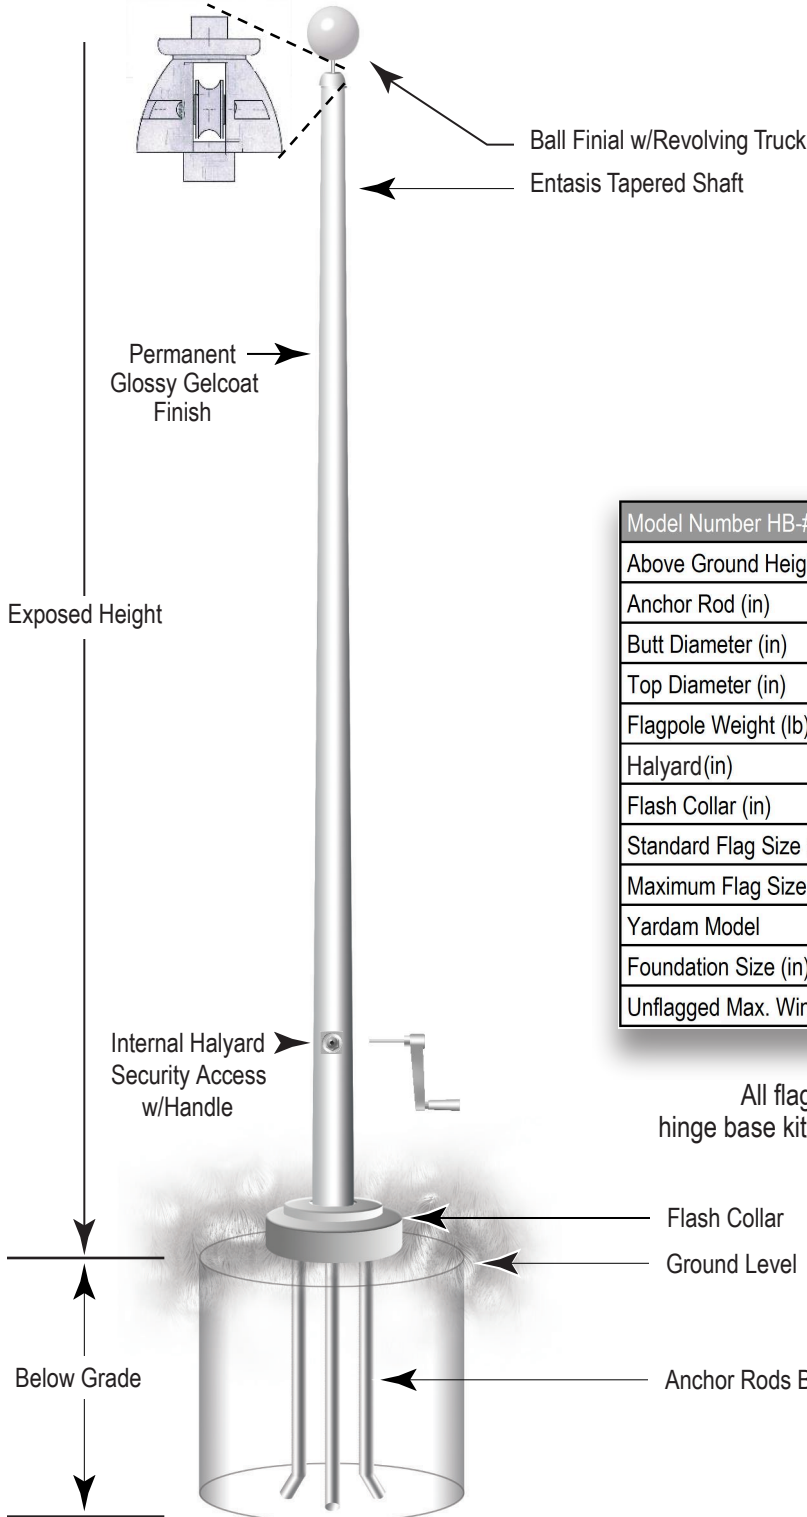

## Hinge Base Internal Halyard Clam Cleat Flagpoles - 20 to 40 ft

Model Number HB-#-IH/W	HB-20	HB-25	HB-30	HB-33	HB-35	HB-40
Above Ground Height	20	25	30	33	35	40
Anchor Rod (in)	19.5	19.5	19.5	19.5	19.5	19.5
Butt Diameter (in)	4.5	4.5	4.5	5.5	5.5	5.5
Top Diameter (in)	2.5	2.5	2.5	2.5	2.5	2.5
Flagpole Weight (lb)	30.8	37.4	44	61.6	65.5	74.8
Halyard (in)	1/4	1/4	5/16	5/16	5/16	5/16
Flash Collar (in)	14	14	14	14	14	14
Standard Flag Size (ft)	3 x 5	4 x 6	5 x 8	5 x 8	5 x 8	6 x 10
Maximum Flag Size (ft)	4 x 6	5 x 8	6 x 10	6 x 10	8 x 12	10 x 15
Yardarm Model	6.5	6.5	8	10	8	8
Foundation Size (in) w x d	20 x 32	20 x 40	26 x 44	26 x 50	26 x 50	26 x 56
Unflagged Max. Wind Speed (mph)	150	150	150	150	150	150

All flagpoles shipped with finial, revolving truck, halyard, hinge base kit, counter weight, crank handle, flag clips and instructions.