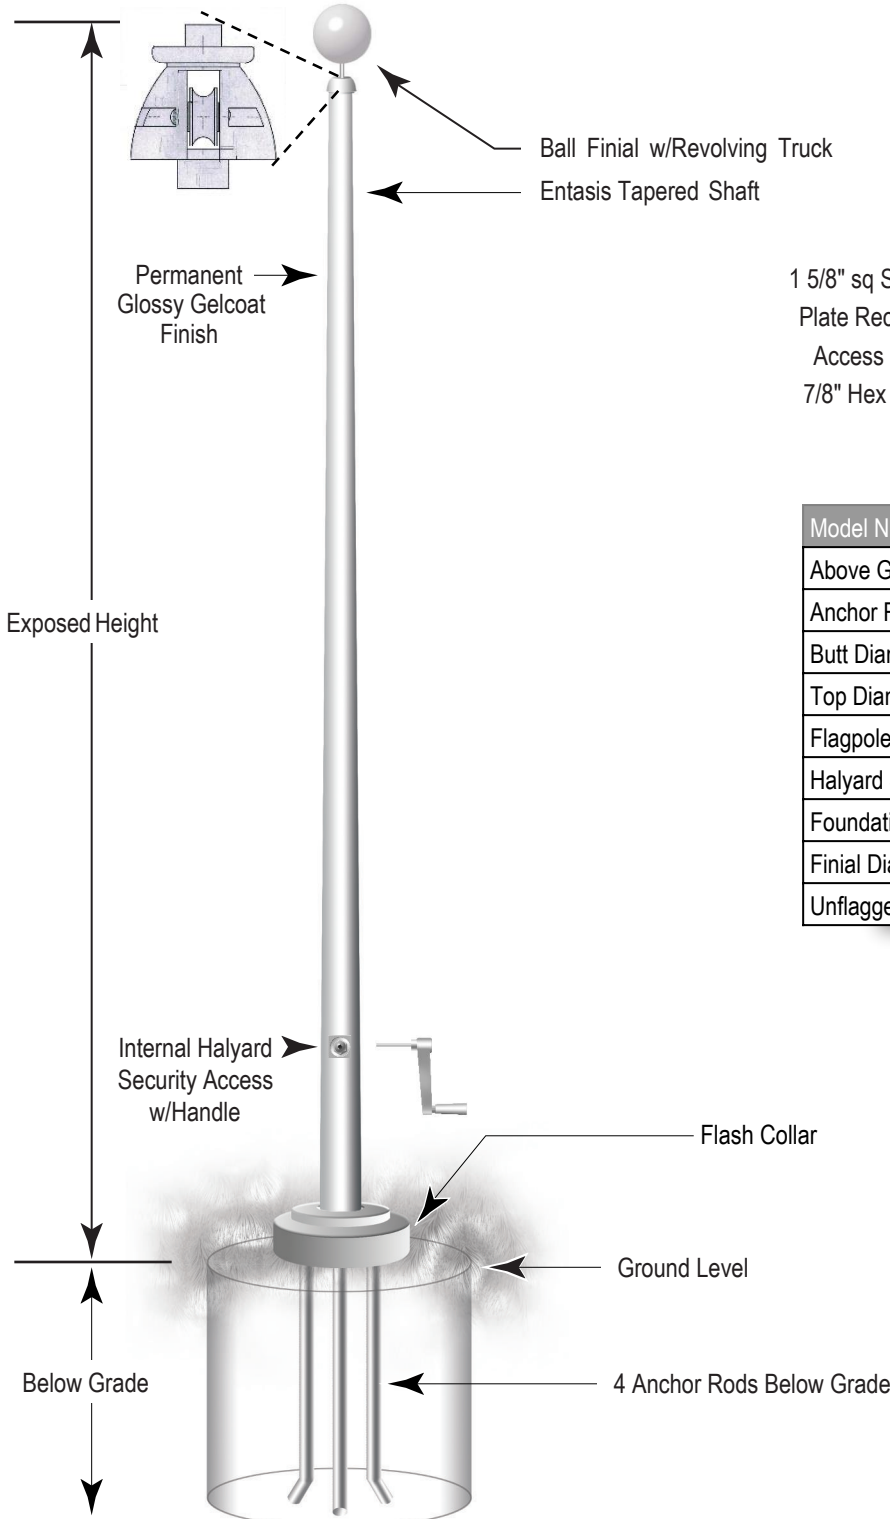

Hinge Base Internal Halyard Flagpoles - 30/35/40 ft (7)

Detail of Internal Halyard Security Access

Model Number HB-#-IH/W	HB-30 (7)	HB-35 (7)	HB-40 (7)
Above Ground Height (ft)	30	35	40
Anchor Rod Length (in)	19.5	19.5	19.5
Butt Diameter (in)	7	7	7
Top Diameter (in)	2.5	2.5	2.5
Flagpole Weight (lb)	115	125	135
Halyard Size (in)	5/16	5/16	5/16
Foundation Size (in) w x d	2.5 x 3	2.5 x 3.5	2.5 x 4
Finial Diameter (in)	8	8	8
Unflagged Max. Wind Speed (mph)	190	180	180

All flagpoles shipped with finial, revolving truck, halyard, hinge base kit, counter weight, crank handle, flag clips and instructions.

Base Plate