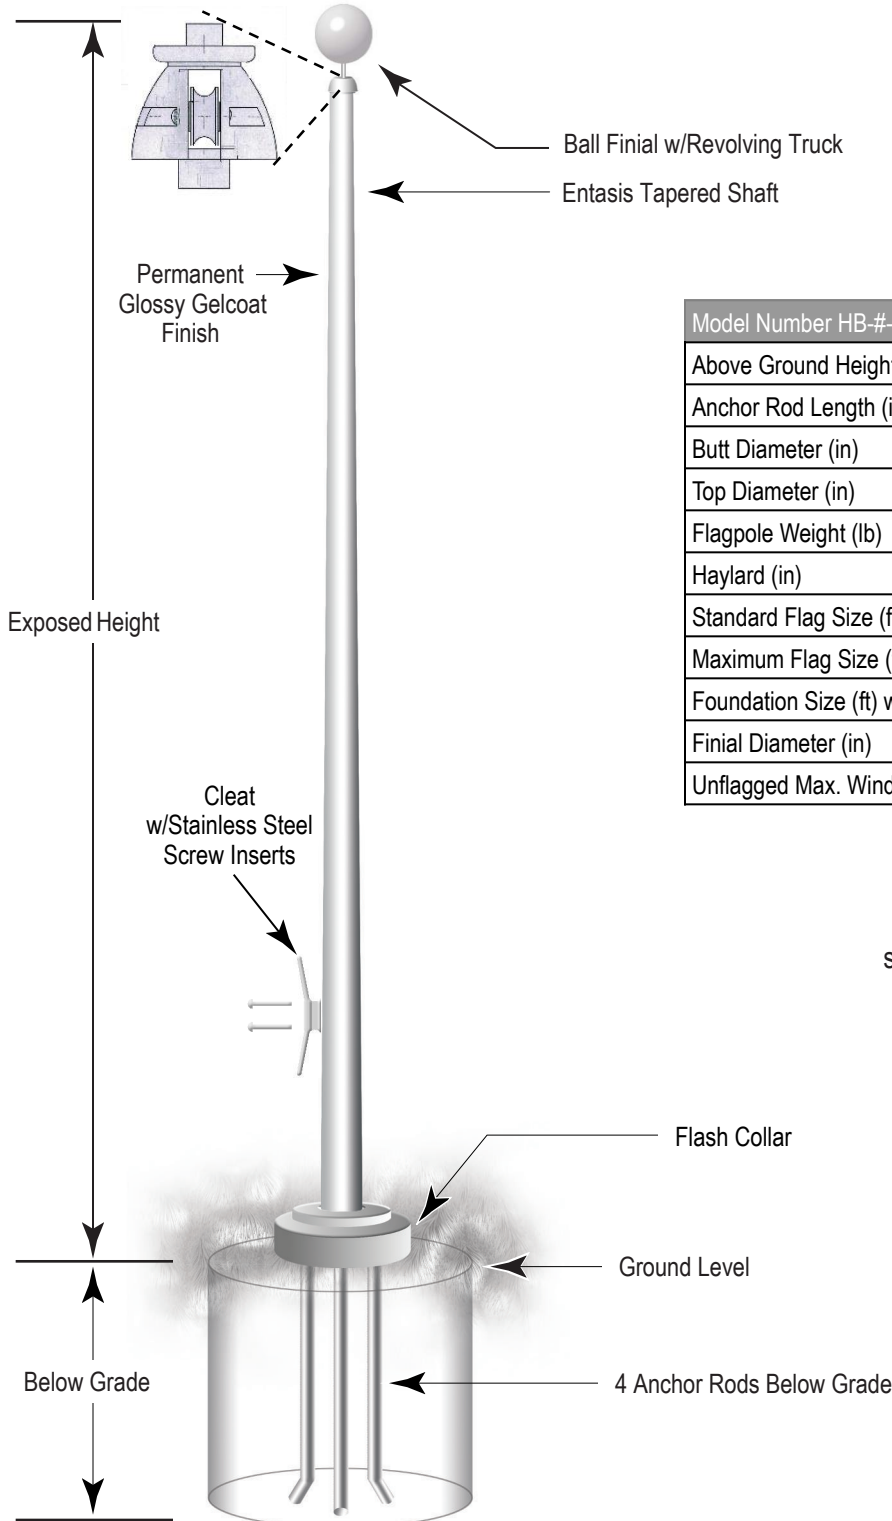

Hinge Base External Halyard Flagpoles - 30 to 40 ft (7)

Model Number HB-#-E	HB-30 (7)	HB-35 (7)	HB-40 (7)
Above Ground Height (ft)	30	35	40
Anchor Rod Length (in)	19.5	19.5	19.5
Butt Diameter (in)	7	7	7
Top Diameter (in)	2.5	2.5	2.5
Flagpole Weight (lb)	115	125	135
Halyard (in)	5/16	5/16	5/16
Standard Flag Size (ft)	5 x 8	5 x 8	6 x 10
Maximum Flag Size (ft)	6 x 10	8 x 12	10 x 15
Foundation Size (ft) w x d	2.5 x 3	2.5 x 3	2.5 x 3
Finial Diameter (in)	8	8	8
Unflagged Max. Wind Speed (mph)	190	180	180

All flagpoles shipped with finial, revolving truck, halyard, cleat with screws, flash collar, flag clips, hinge base kit and instructions.

Base Plate