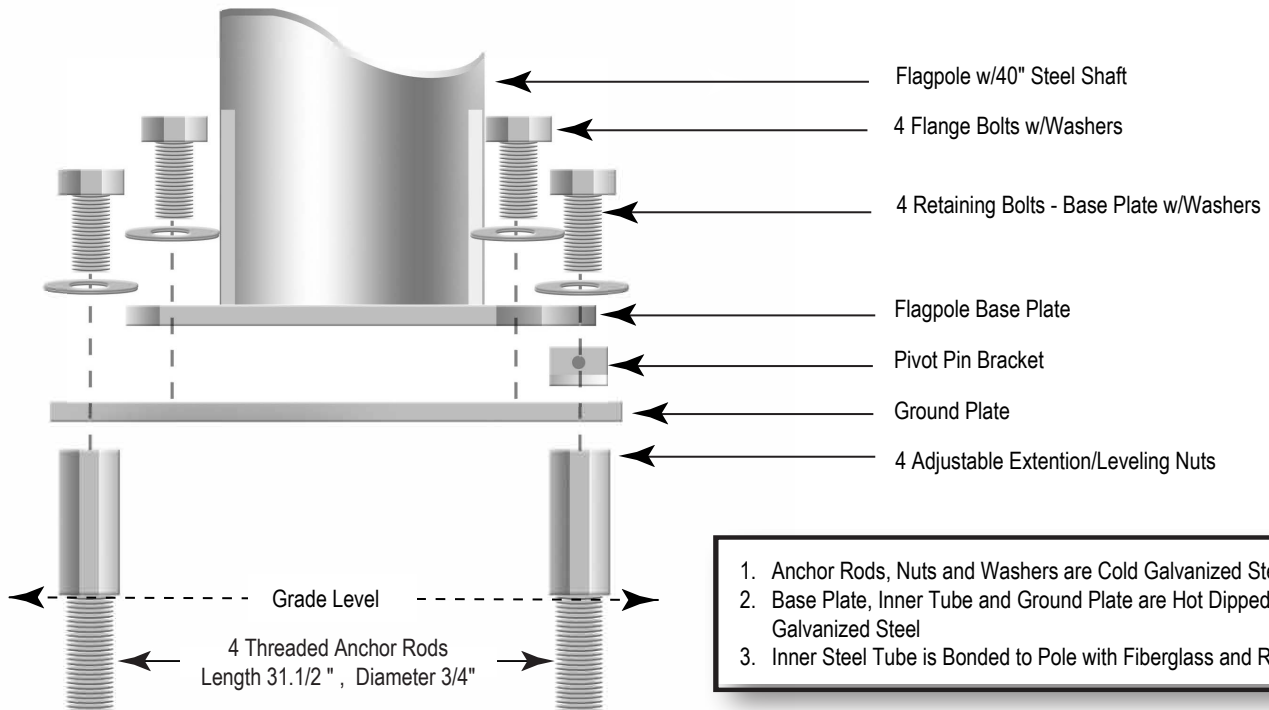

## Hinge Base Schematic for 50 & 60 ft Flagpoles

Side View

Top View