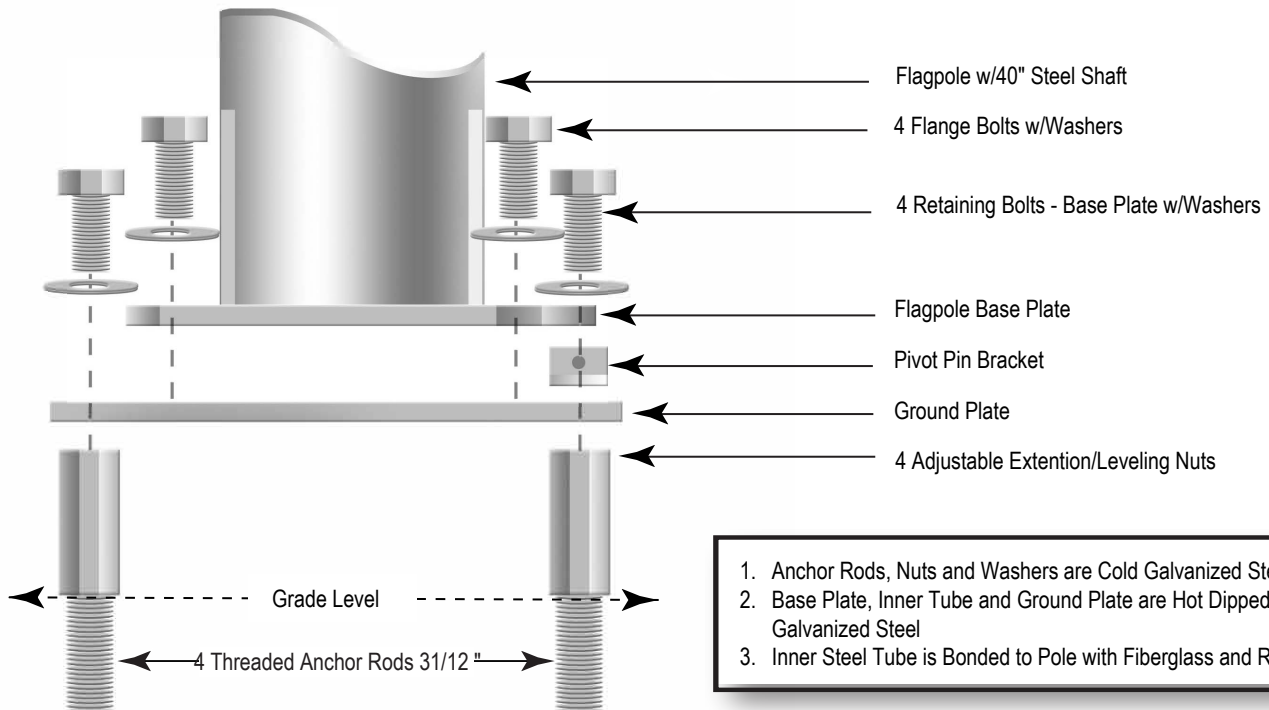

Hinge Base Schematic for 50 & 60 ft Flagpoles

Side View

Top View