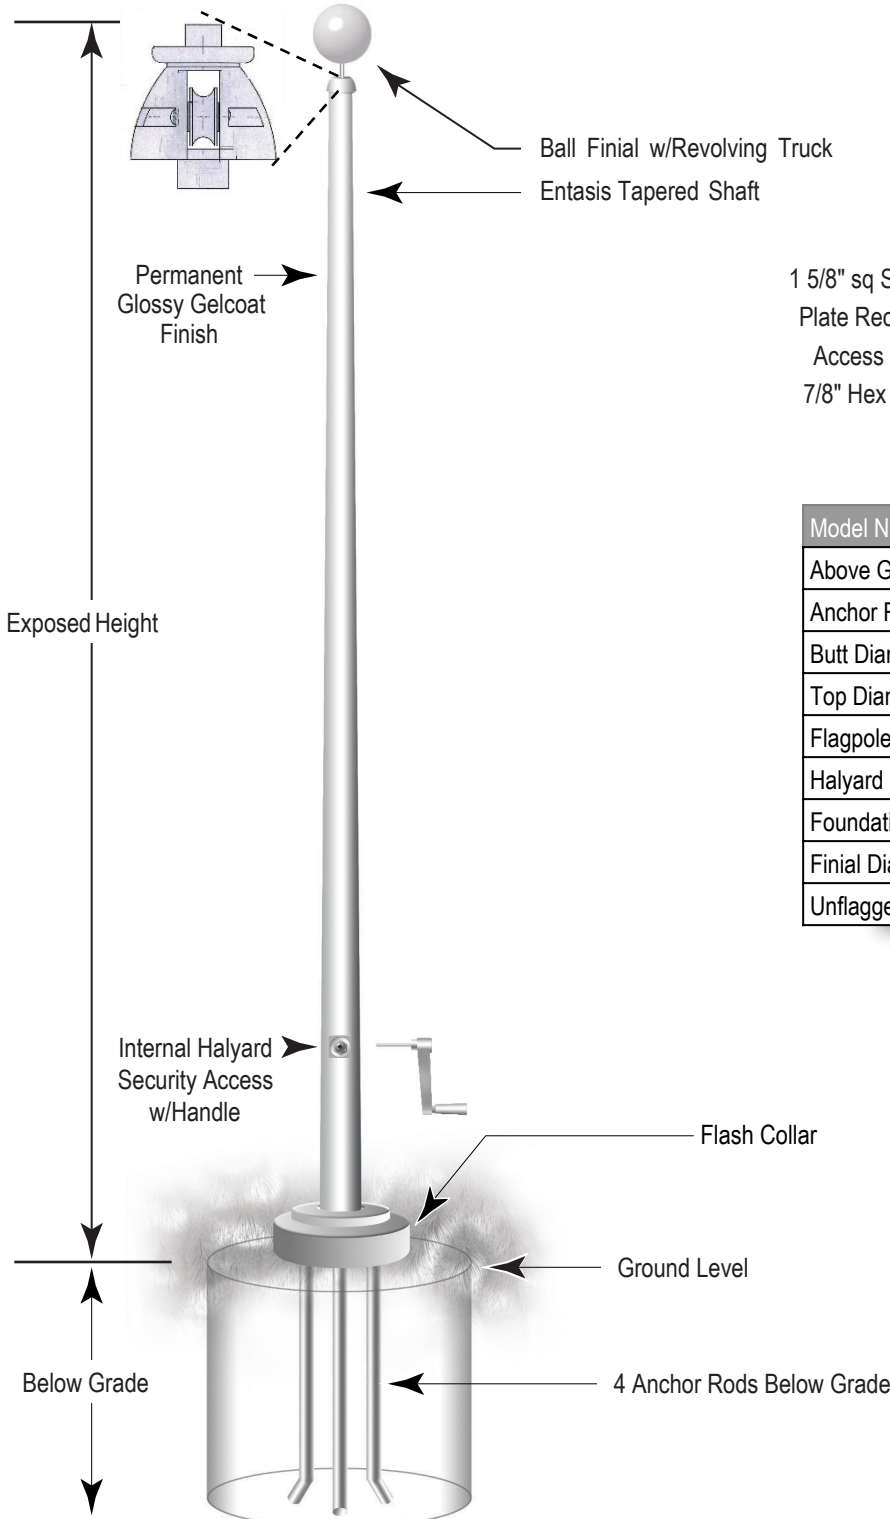

Hinge Base Internal Halyard Flagpoles - 30/35/40 ft (7)

Detail of Internal Halyard Security Access

Model Number HB-#-IH/W	HB-30 (7)	HB-35 (7)	HB-40 (7)
Above Ground Height (ft)	30	35	40
Anchor Rod Length (in)	19.5	19.5	19.5
Butt Diameter (in)	7	7	7
Top Diameter (in)	2.5	2.5	2.5
Flagpole Weight (lb)	115	125	135
Halyard Size (in)	5/16	5/16	5/16
Foundation Size (in) w x d	2.5 x 3	2.5 x 3.5	2.5 x 4
Finial Diameter (in)	8	8	8
Unflagged Max. Wind Speed (mph)	130	120	120

All flagpoles shipped with finial, revolving truck, halyard, hinge base kit, counter weight, crank handle, flag clips and instructions.

Base Plate