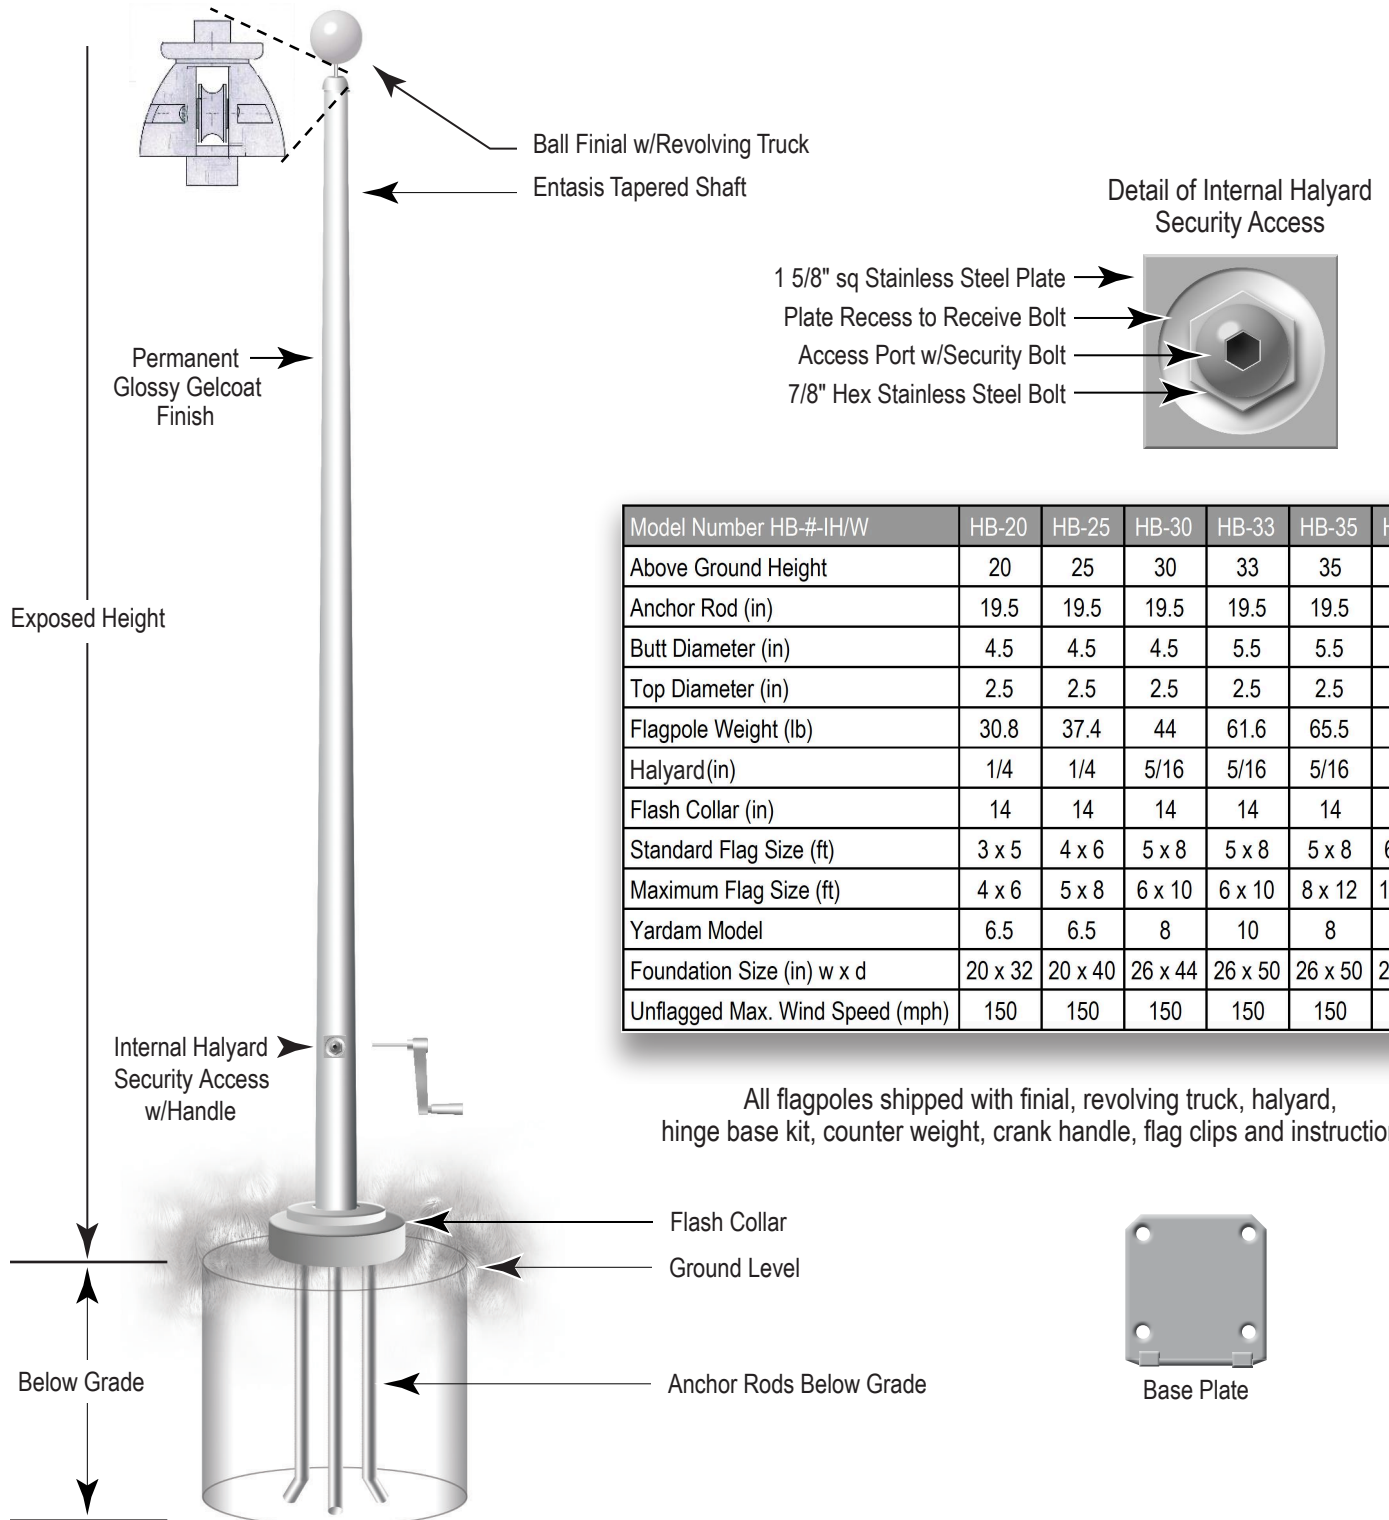

## Hinge Base Internal Halyard Winch Flagpoles - 20 to 40

Model Number HB-#-IH/W	HB-20	HB-25	HB-30	HB-33	HB-35	HB-40
Above Ground Height	20	25	30	33	35	40
Anchor Rod (in)	19.5	19.5	19.5	19.5	19.5	19.5
Butt Diameter (in)	4.5	4.5	4.5	5.5	5.5	5.5
Top Diameter (in)	2.5	2.5	2.5	2.5	2.5	2.5
Flagpole Weight (lb)	30.8	37.4	44	61.6	65.5	74.8
Halyard(in)	1/4	1/4	5/16	5/16	5/16	5/16
Flash Collar (in)	14	14	14	14	14	14
Standard Flag Size (ft)	3 x 5	4 x 6	5 x 8	5 x 8	5 x 8	6 x 10
Maximum Flag Size (ft)	4 x 6	5 x 8	6 x 10	6 x 10	8 x 12	10 x 15
Yardam Model	6.5	6.5	8	10	8	8
Foundation Size (in) w x d	20 x 32	20 x 40	26 x 44	26 x 50	26 x 50	26 x 56
Unflagged Max. Wind Speed (mph)	150	150	150	150	150	150

All flagpoles shipped with finial, revolving truck, halyard, hinge base kit, counter weight, crank handle, flag clips and instructions.