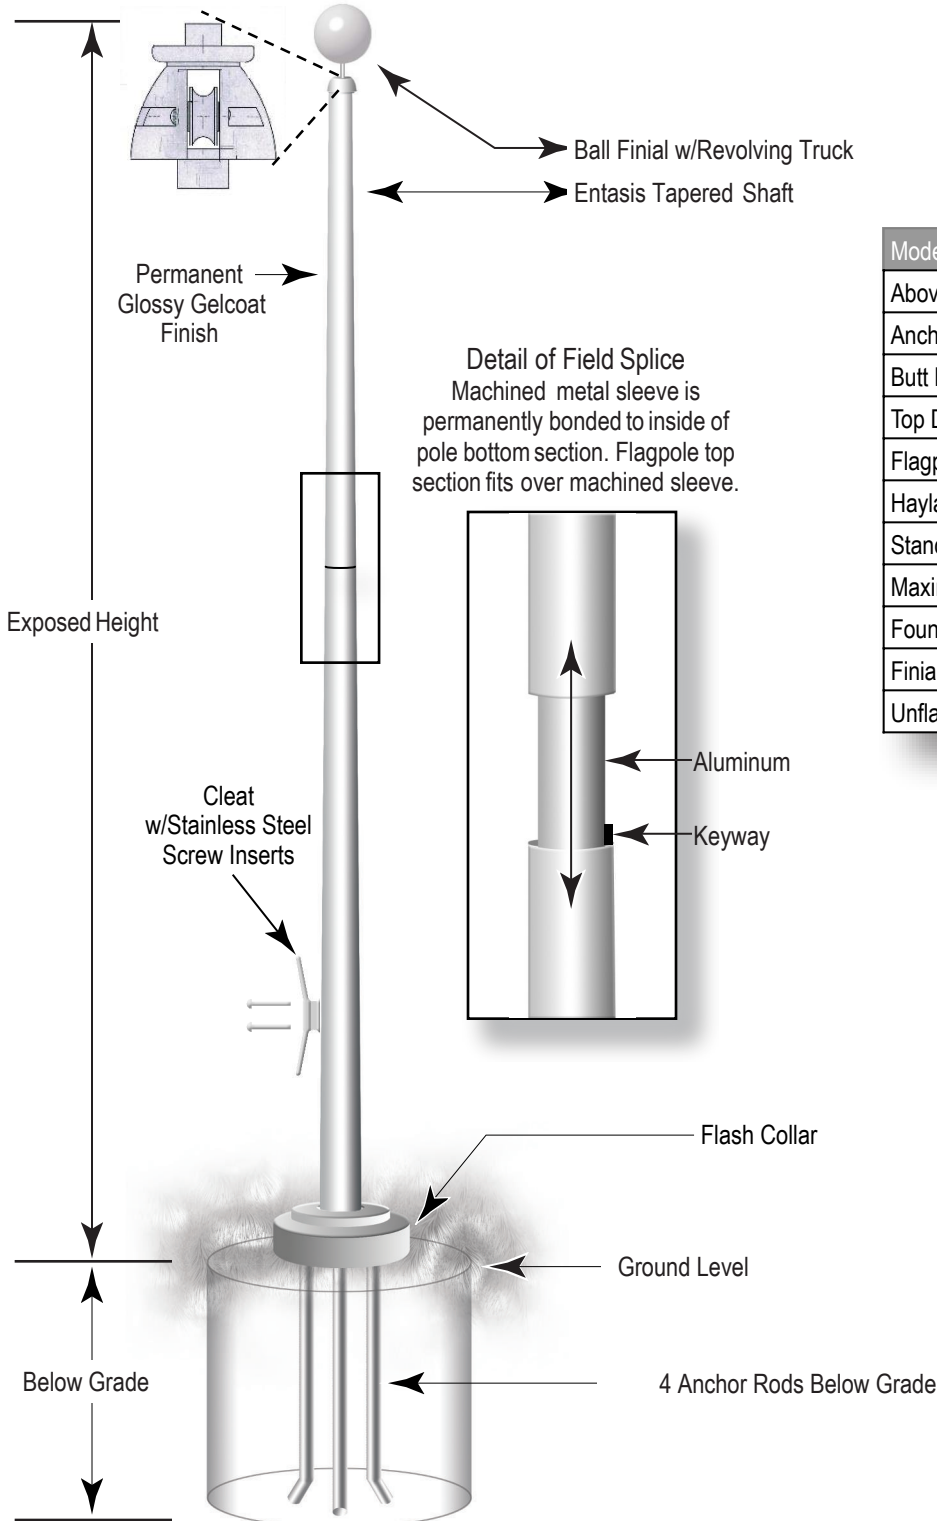

## Hinge Base External Halyard Flagpoles - 50 & 60 ft

Model Number HB-#-E	HB-50	HB-60
Above Ground Height (ft)	50	60
Anchor Rod Length (in)	31.5	31.5
Butt Diameter (in)	7	7
Top Diameter (in)	2.5	2.5
Flagpole Weight (lb)	198	231
Halyard Size (in)	5/16	5/16
Standard Flag Size (ft)	8 x 12	10 x 15
Maximum Flag Size (ft)	10 x 15	12 x 18
Foundation Size (ft) w x d	2.5 x 5	2.5 x 6
Finial Diameter (in)	8	8
Unflagged Max. Wind Speed (mph)	100	100

All flagpoles shipped with finial, revolving truck, halyard, cleat with screws, flash collar, flag clips, hinge base kit and instructions.

Base Plate